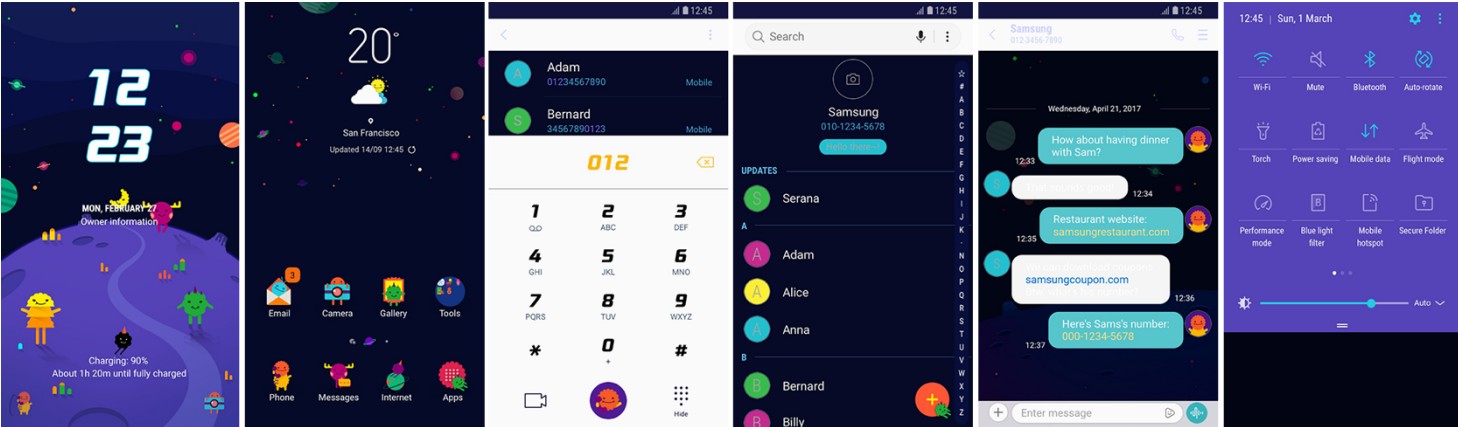

Example Theme Description: This theme design represents outer space, and I used whimsical cartoon-like characters throughout the Theme that uniquely integrate with the smartphone user interface.

Tip: When submitting multiple themes, describe each design to the best of your ability. Also, the description goes above your Theme design.

Ultimately, your primary mission is to have your artwork stand out and impress.

Tip: Keep your Samsung Theme designs organized throughout the multi-page layout.

Lorem Ipsum is simply dummy text of the printing and typesetting industry. Lorem Ipsum has been the industry's standard dummy text ever since the 1500s, when an unknown printer took a galley of type and scrambled it to make a type specimen book.

It is a long-established fact that a reader will be distracted by the readable content of a page when looking at its layout.