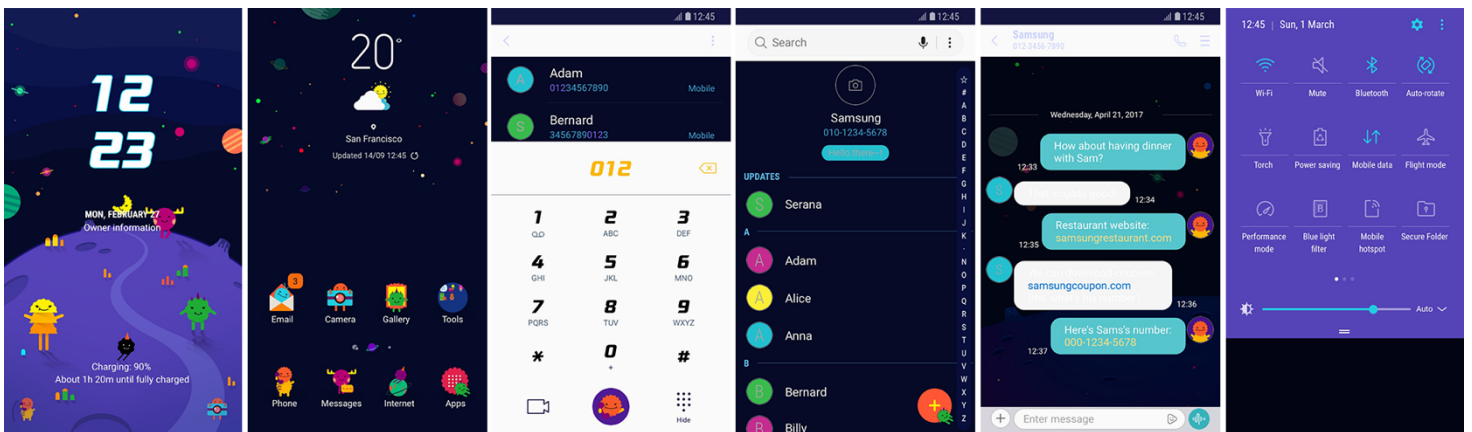

Example Theme Description: This theme design represents outer space, and I used whimsical cartoon-like characters throughout the Theme that uniquely integrate with the smartphone user interface.

Tip: When submitting multiple themes, describe each design to the best of your ability. Also, the description goes above your Theme design.

Ultimately, your primary mission is to have your artwork stand out and impress.

Tip: Keep your Samsung Theme designs organized throughout the multi-page layout.

Lorem Ipsum is simply dummy text of the printing and typesetting industry. Lorem Ipsum has been the industry's standard dummy text ever since the 1500s, when an unknown printer took a galley of type and scrambled it to make a type specimen book.

It is a long-established fact that a reader will be distracted by the readable content of a page when looking at its layout.