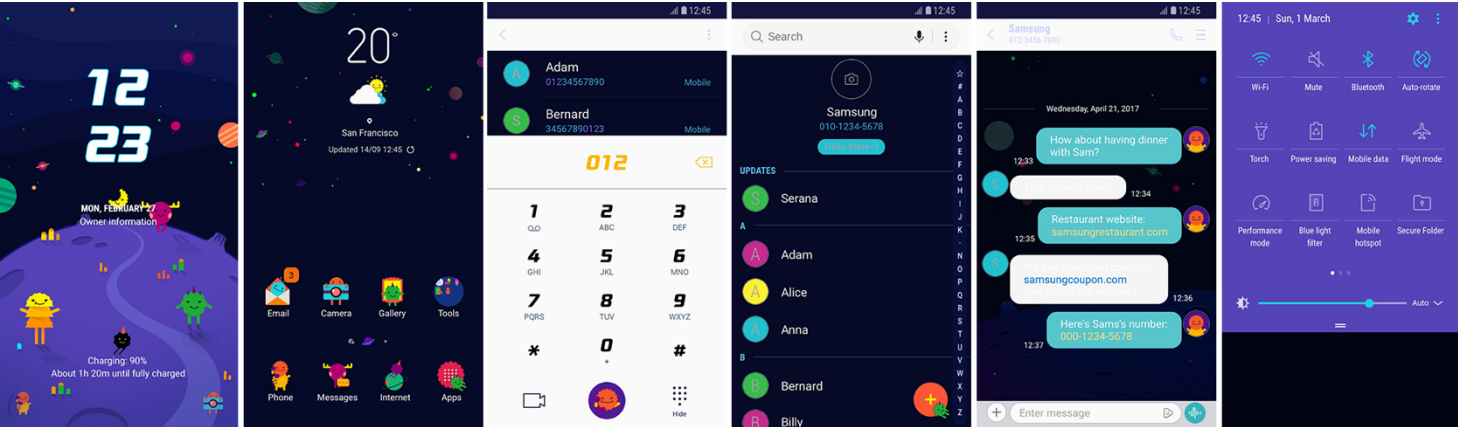

Example Theme Description: This theme design represents outer space, and I used whimsical cartoon-like characters throughout the Theme that uniquely integrate with the smartphone user interface.

Tip: When submitting multiple themes, describe each design to the best of your ability. Also, the description goes above your Theme design.

Ultimately, your primary mission is to have your artwork stand out and impress.

Tip: Keep your Samsung Theme designs organized throughout the multi-page layout.

Lorem Ipsum is simply dummy text of the printing and typesetting industry. Lorem Ipsum has been the industry's standard dummy text ever since the 1500s, when an unknown printer took a galley of type and scrambled it to make a type specimen book.

It is a long-established fact that a reader will be distracted by the readable content of a page when looking at its layout.