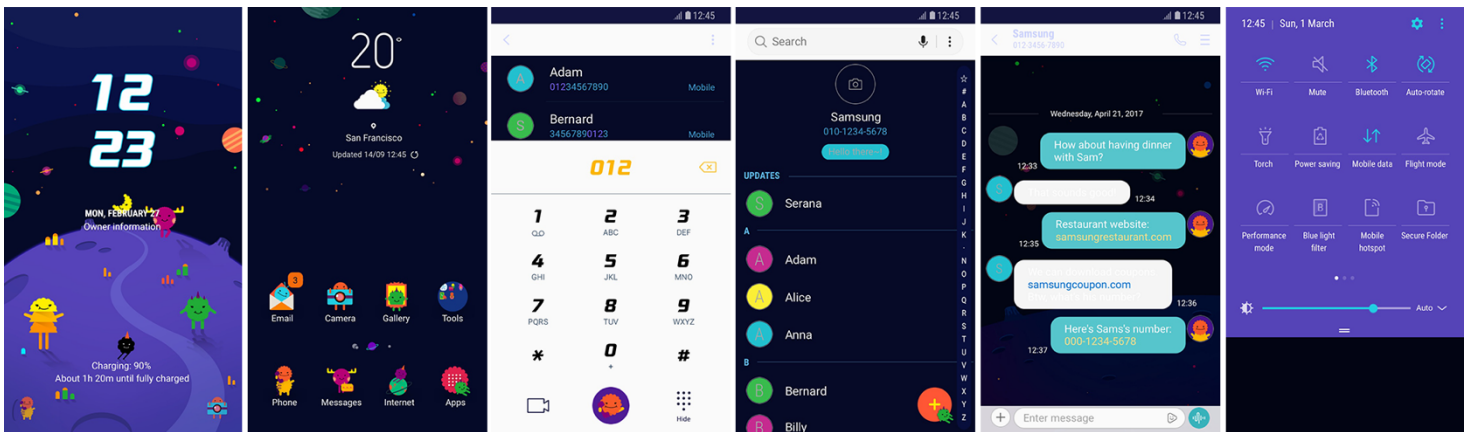

Example Theme Description: This theme design represents outer space, and I used whimsical cartoon-like characters throughout the Theme that uniquely integrate with the smartphone user interface.

Tip: When submitting multiple themes, describe each design to the best of your ability. Also, the description goes above your Theme design.

Ultimately, your primary mission is to have your artwork stand out and impress.

Tip: Keep your Samsung Theme designs organized throughout the multi-page layout.

Lorem Ipsum is simply dummy text of the printing and typesetting industry. Lorem Ipsum has been the industry's standard dummy text ever since the 1500s, when an unknown printer took a galley of type and scrambled it to make a type specimen book.

It is a long-established fact that a reader will be distracted by the readable content of a page when looking at its layout.