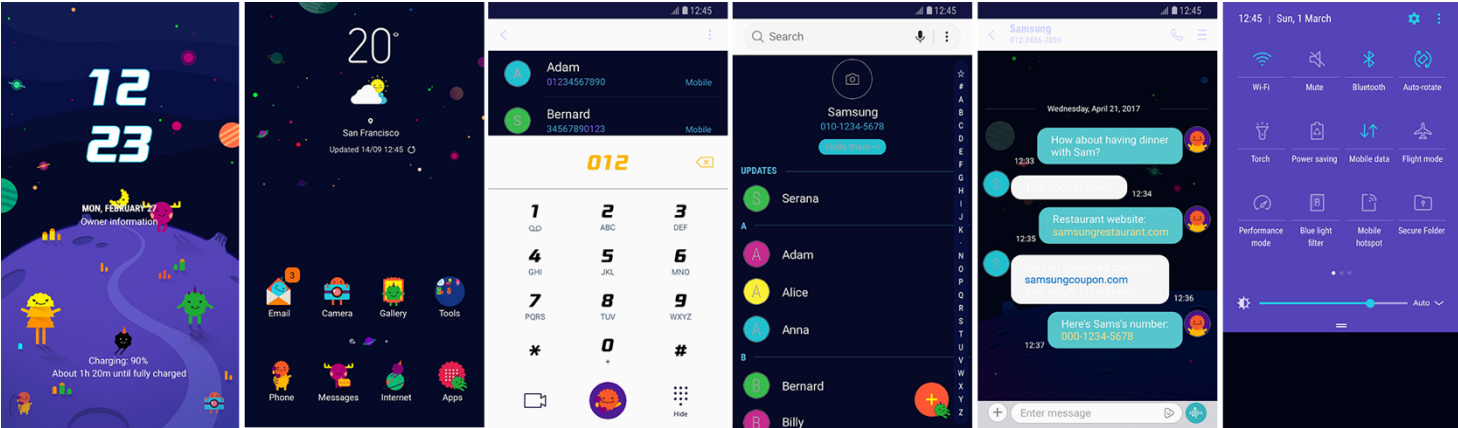

Example Theme Description: This theme design represents outer space, and I used whimsical cartoon-like characters throughout the Theme that uniquely integrate with the smartphone user interface.

Tip: When submitting multiple themes, describe each design to the best of your ability. Also, the description goes above your Theme design.

Ultimately, your primary mission is to have your artwork stand out and impress.

Tip: Keep your Samsung Theme designs organized throughout the multi-page layout.

Lorem Ipsum is simply dummy text of the printing and typesetting industry. Lorem Ipsum has been the industry's standard dummy text ever since the 1500s, when an unknown printer took a galley of type and scrambled it to make a type specimen book.

It is a long-established fact that a reader will be distracted by the readable content of a page when looking at its layout.